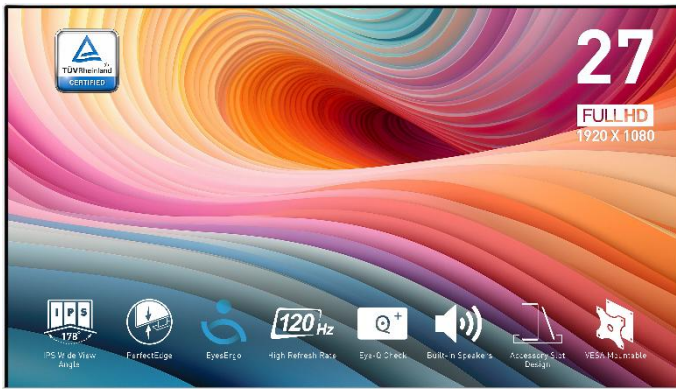

## Slim, Sleek, Smooth

### SPECIFICATIONS

Type / Size	27"
Active Display Area (mm)	597.888 (H) x 336.312 (V)
Curvature	Flat
Panel Type	IPS
Resolution	1920x1080 (FHD)
Pixel Pitch	0.3114 (H) x 0.3114 (V)
Aspect Ratio	16:9
Brightness (nits)	300 cd/m <sup>2</sup>
Contrast Ratio	1500:1
Refresh Rate	120Hz
Response Time	1ms (MPRT) / 4ms (GTG)
Dynamic Refresh Rate	Adaptive-Sync Support
HDR (High Dynamic Range)	HDR Ready
View Angles	178°(H) / 178°(V)
Adobe RGB / DCI-P3 / sRGB	83% / 87% / 116%
Surface Treatment	Anti-glare
Display Colors	16.7M
Color Bit	8 bits (6 bits + FRC)
Video Interface	1x HDMI™ 2.0 (FHD@120Hz) 1x DisplayPort 1.2a 1x D-Sub (VGA)
Audio Interface	1x Line-in 1x Headphone-out
Speaker	2x 2W
Power Type	Internal Power Board
Power Input	100~240V, 50/60Hz
Adjustment (Tilt)	-5°~20°
Kensington Lock	Yes
VESA Mounting	100 x 100 mm
Dimension with Stand (W x D x H)	611.9 x 206.8 x 447.7 mm (24.09 x 8.14 x 17.63 inch)
Dimension without Stand (W x D x H)	611.9 x 40.7 x 355.3 mm (24.09 x 1.60 x 13.99 inch)
Weight (NW / GW)	3.66 kg (8.07 lbs) / 6.54 kg (14.42 lbs)
Dimension (W x D x H) With Carton	688 x 128 x 505 mm (27.09 x 5.04 x 19.89 inch)
Dimension (W x D x H) With Outer Carton	708 x 146 x 538 mm (27.09 x 5.75 x 21.18 inch)
PIP/PBP Function	NA
Accessory	1x HDMI Cable (1.4), 1x Power Cord, 1x Quick Guide HDMI: 1920 x 1080 (Up to 120Hz) DisplayPort: 1920 x 1080 (Up to 120Hz) D-Sub (VGA): 1920 x 1080 (Up to 60Hz) HDMI CEC Support sRGB follow CIE1976 Standard
Note	