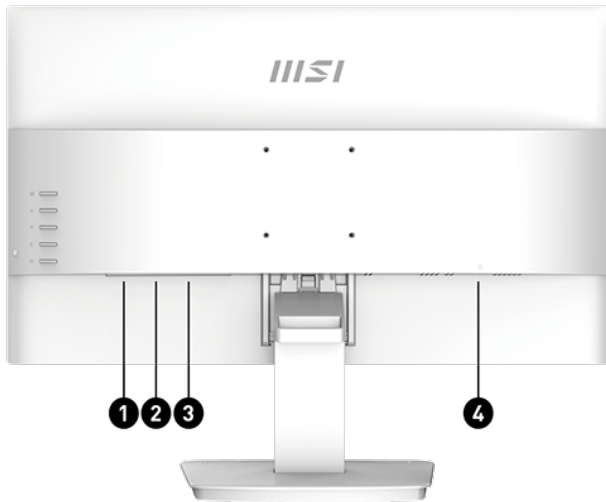

1. 1x DC Jack
2. 1x DisplayPort 1.2a
3. 1x HDMI™ (1.4b)
4. 1x Kensington Lock
5. OSD Buttons

SPECIFICATION

Model	Part No	9S6-3BA9CH-061
	Color	ID1/White-White
	Local Dimming	N/A
Display	Screen Size	23.8" (60cm)
	Active Display Area (mm)	527.04(H)x296.46(V)
	Curvature	Flat
	Panel Type	VA
	Resolution	1920x1080 (FHD)
	Pixel pitch (mm)	0.2745(H)x0.2745(V)
	Aspect Ratio	16:9
	Dynamic Refresh Rate technology	Adaptive-Sync
	Dynamic Refresh Rate Activated Range	48~100Hz
	SDR Brightness (nits)	300
	Contrast Ratio	4000:1
	DCR (Dynamic Contrast Ratio)	10000000:1
	Signal Frequency	N/A
	Refresh Rate	100HZ
	Response Time (MPRT)	N/A
	Response Time (GTG)	N/A
	View Angles	N/A
	NTSC (CIE1976 area percentage/overlap)	N/A
	NTSC (CIE1931 area percentage/overlap)	N/A
	sRGB (CIE1976 area percentage/overlap)	N/A
	sRGB (CIE1931 area percentage/overlap)	N/A
	Adobe RGB (CIE1976 area percentage/overlap)	N/A
	Adobe RGB (CIE1931 area percentage/overlap)	N/A
	DCI-P3 (CIE1976 area percentage/overlap)	N/A
	DCI-P3 (CIE1931 area percentage/overlap)	N/A
	Rec.709 (CIE1976 area percentage/overlap)	N/A
	Rec.709 (CIE1931 area percentage/overlap)	N/A
	Rec.2020 (CIE1976 area percentage/overlap)	N/A
	Rec.2020 (CIE1931 area percentage/overlap)	N/A
	Surface Treatment	Anti-glare
	Display Colors	16.7M
	Color bit	N/A
	I/O Ports	Card reader
Lock type		Kensington Lock
HDMI		1
HDMI version		1.4b
HDMI HDCP version		1.4
DisplayPort		1
DisplayPort version		1.2a
DisplayPort HDCP version		1.3
Warranty	Warranty	24M
Power	Power Type	N/A
	Power Input	N/A
	On-mode Power Consumption (KWh/1000h)	N/A
	Annual Energy Consumption (KWh)	N/A
	Standby-mode Power Consumption (W)	N/A
	Off-mode Power Consumption (W)	N/A
	Energy Efficiency Rating	N/A
	Power Cord Type	C13