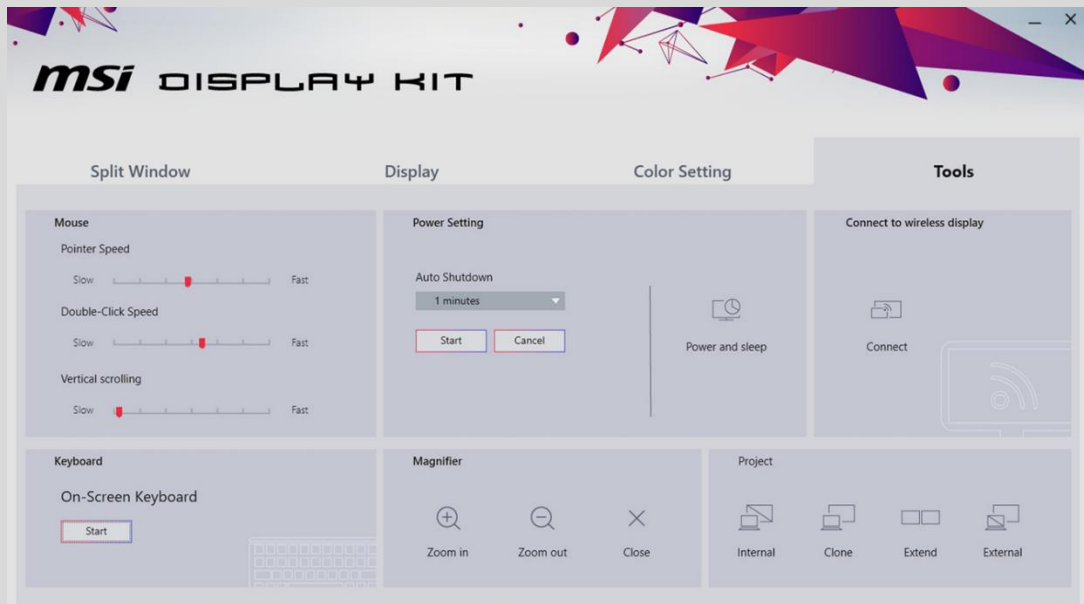

Simplicity At Your Fingertips

Display Kit App

Connect to
Wireless Display

Layout Setting

Auto-Shutdown

Zoom in/ out

Project Mode

The MSI exclusive software Display Kit provides the most convenient tool, the proper display that allows you to read and enjoy the image at the same time & color mode to you while working or everyday.