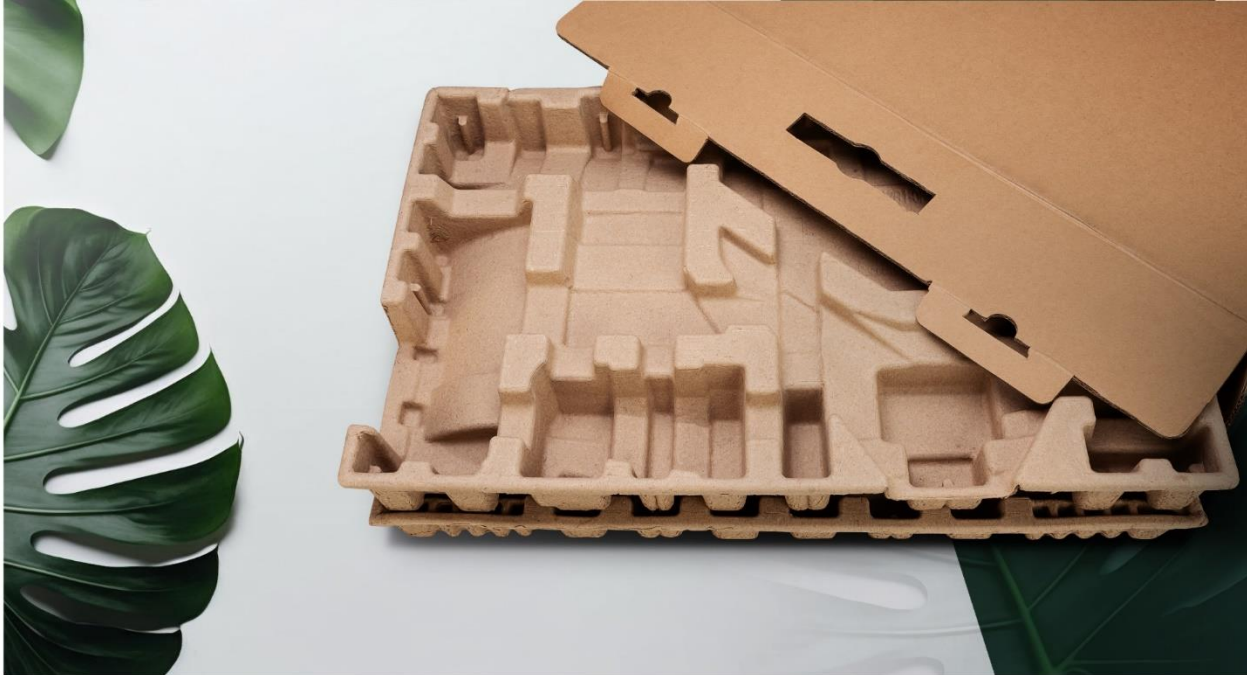

Sustainable Packing Solutions

Reduce the environmental impact with our sustainable solutions.